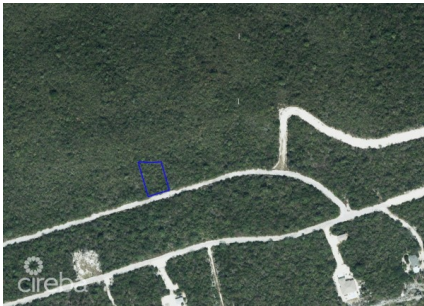

SELWORTHY GROVE 0.29 ACRES, CAYMAN BRAC

Cayman Brac East, Cayman Brac and Little Cayman, Cayman Islands

MLS# 418841

CI\$65,000

Kerri Kanuga

345-916-7020

kerri@tridentproperties.ky

Located in the tranquil Cayman Brac East, Cayman Brac Land Parcel 249 at Selworthy Grove offers a .2889-acre plot perfect for building your ideal island retreat. Surrounded by nature and offering a peaceful setting, this property is well-suited for a spacious family home, a relaxing vacation escape, or a long-term investment. Selworthy Grove is known for its serene atmosphere and lush surroundings, making it an excellent choice for those seeking privacy and a connection to nature. With plenty of space to design a home that complements the environment, this parcel provides a wonderful opportunity to own a piece of paradise in Cayman Brac.

Essential Information

Type Land (For Sale)	Status New	MLS 418841	Listing Type Low Density Residential
--------------------------------	----------------------	----------------------	--

Key Details

Width 96.55	Block & Parcel 110A,249	Depth 147.77	Block & Parcel 110A,249	Den No
Acreage 0.2889				

Additional Feature

Parcel 249	Views Garden View	Road Frontage 93.7	Block 110A
----------------------	-----------------------------	------------------------------	----------------------