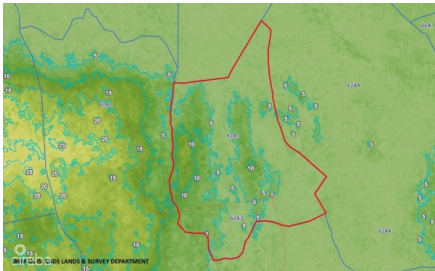

## 43 ACRES - EAST INTERIOR BORDERING SALINA RESERVE

Cayman Brac East, Cayman Brac and Little Cayman, Cayman Islands

MLS# 418833

**CI\$1,500,000**

**Kerri Kanuga**

345-916-7020

kerri@tridentproperties.ky

43 ACRES LOCATED IN THE EAST INTERIOR. 6 FOOT REGISTERED RIGHT OF WAY.

### Key Details

Width	Block & Parcel	Depth	Block & Parcel	Den
<b>1475.00</b>	<b>62A,3</b>	<b>2243.00</b>	<b>62A,3</b>	<b>No</b>

Acreage  
**43.0000**