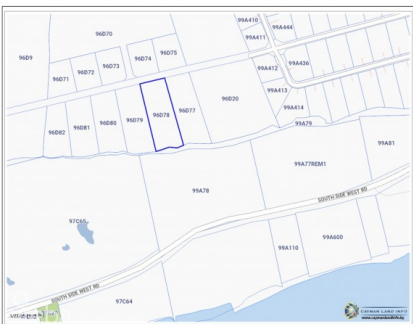

## BRAC BLUFF EDGE LAND .85 ACRE

Cayman Brac Center, Cayman Brac and Little Cayman, Cayman Islands

MLS# 418702

**CI\$165,000**

**Kerri Kanuga**  
 345-916-7020  
 kerri@tridentproperties.ky

Discover the opportunity to own a piece of paradise on the scenic Bluff Edge of Cayman Brac! This ocean view, high-and-dry parcel offers the perfect location to build your dream home or to land bank for future appreciation, as land values on Cayman Brac continue to soar. Situated just across the street from the inland Bluff lots currently on the market, this property boasts a strategic location that offers privacy and stunning natural surroundings. Adjoining lots are also available for sale, making it an excellent choice for those seeking additional space or investment potential. Convenience meets serenity here, with the property located just minutes from the Charles Kirkconnell International Airport, restaurants, shopping, grocery stores, and Cayman Brac’s top attractions. Enjoy outdoor adventures like rock climbing, exploring the famous Bluff Caves, and birdwatching, where you may spot the endangered Booby Bird and the vibrant Cayman Brac Parrot. For water enthusiasts, the island is renowned for world-class fishing and scuba diving, offering breathtaking underwater experiences. Don’t miss this chance to invest in the future while enjoying the natural beauty and tranquility of Cayman Brac. Contact us today to secure this incredible piece of property and start turning your dream into a reality!

## Essential Information

Type <b>Land (For Sale)</b>	Status <b>Current</b>	MLS <b>418702</b>	Listing Type <b>Little Cayman/Cayman Brac</b>
--------------------------------	--------------------------	----------------------	--

## Key Details

Width <b>120.00</b>	Block & Parcel <b>96D,78</b>	Depth <b>302.00</b>	Block & Parcel <b>96D,78</b>	Den <b>No</b>
Acreage <b>0.8500</b>				