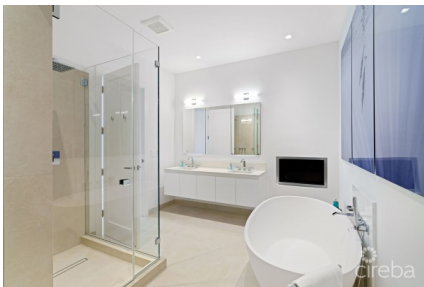

## THE PINNACLE #34

Seven Mile Beach, Seven Mile Beach, Cayman Islands

MLS# 418580

**US\$6,950,000**

**Kerri Kanuga**  
 345-916-7020  
 kerri@tridentproperties.ky

Discover a rare opportunity to embrace an extraordinary lifestyle at The Pinnacle, an exclusive collection of just 42 beachfront residences along 455 feet of pristine white sand on Grand Cayman’s iconic Seven Mile Beach. Designed for those seeking privacy and serenity, this community ensures no daily tourist or holiday rentals, offering a tranquil retreat from the everyday. This top-floor, 3-bedroom, 3-bathroom residence spans 2,120 sq. ft., complete with a versatile media room or den. Completely renovated from floor to ceiling, it features luxurious finishes and state-of-the-art Thermador, Miele, and Sub-Zero Wolf appliances. The residence is tastefully furnished with elegant pieces from BB Italia, adding an extra layer of sophistication and comfort. Floor-to-ceiling windows frame sweeping, unobstructed views of the Caribbean Sea, with an oceanfront master suite offering some of the most stunning vistas in the entire complex. Elevator access provides effortless transitions between your private oasis and the beach, infinity pool, and other exceptional amenities. The Pinnacle’s world-class features cater to both relaxation and recreation. Take a dip in the breathtaking oceanfront pool and hot tub, stay active in the state-of-the-art health centre, or host gatherings in the sophisticated owners’ lounge. Each residence also includes an oversized, private enclosed garage, offering secure storage for vehicles and equipment. Elevate your lifestyle at The Pinnacle, where beachfront elegance meets the finest in modern living.