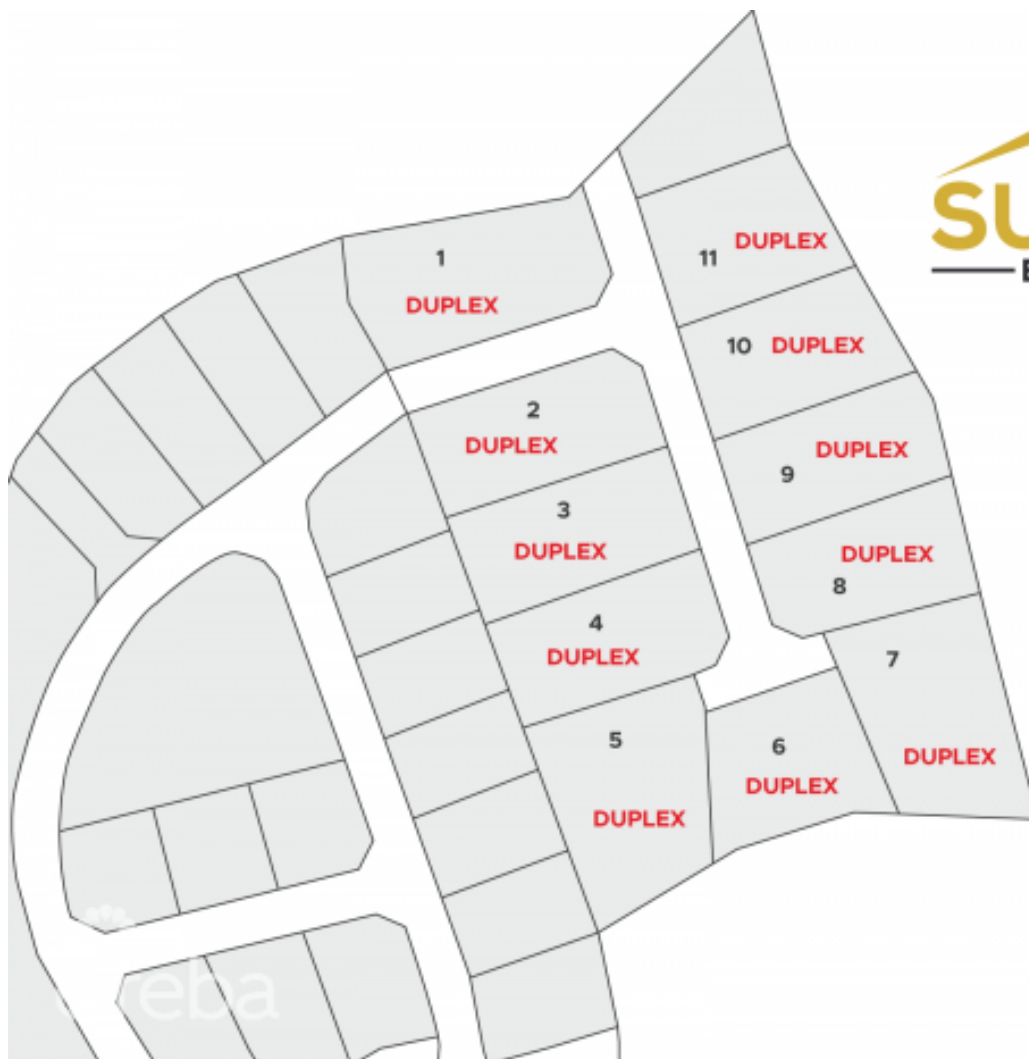

SUMMIT ESTATES - DEVELOPMENT LAND - LOT #7

East End, Rum Point/Kaibo, Eastern Districts & North Side, Cayman Islands

MLS# 415640

CI\$143,566

Kerri Kanuga

345-916-7020

kerri@tridentproperties.ky

Take advantage of this opportunity to invest in this tranquil subdivision in the heart of East End. Large duplex lots available with covenants to protect your investment. Purchase adjoining lots to build apartments. Only 11 lots available, scheduled for completion in 2023.

Essential Information

Type
Land (For Sale)

Status
Current

MLS
415640

Listing Type
**Med Density
Residential**

Key Details

Width
145.00

Block & Parcel
72B,299

Depth
115.00

Block & Parcel
72B,299

Den
No

Acreage
0.3503

Additional Feature

Block
72B

Parcel
299

Views
Garden View

Zoning
**Medium Density
Residential**

Road Frontage
25