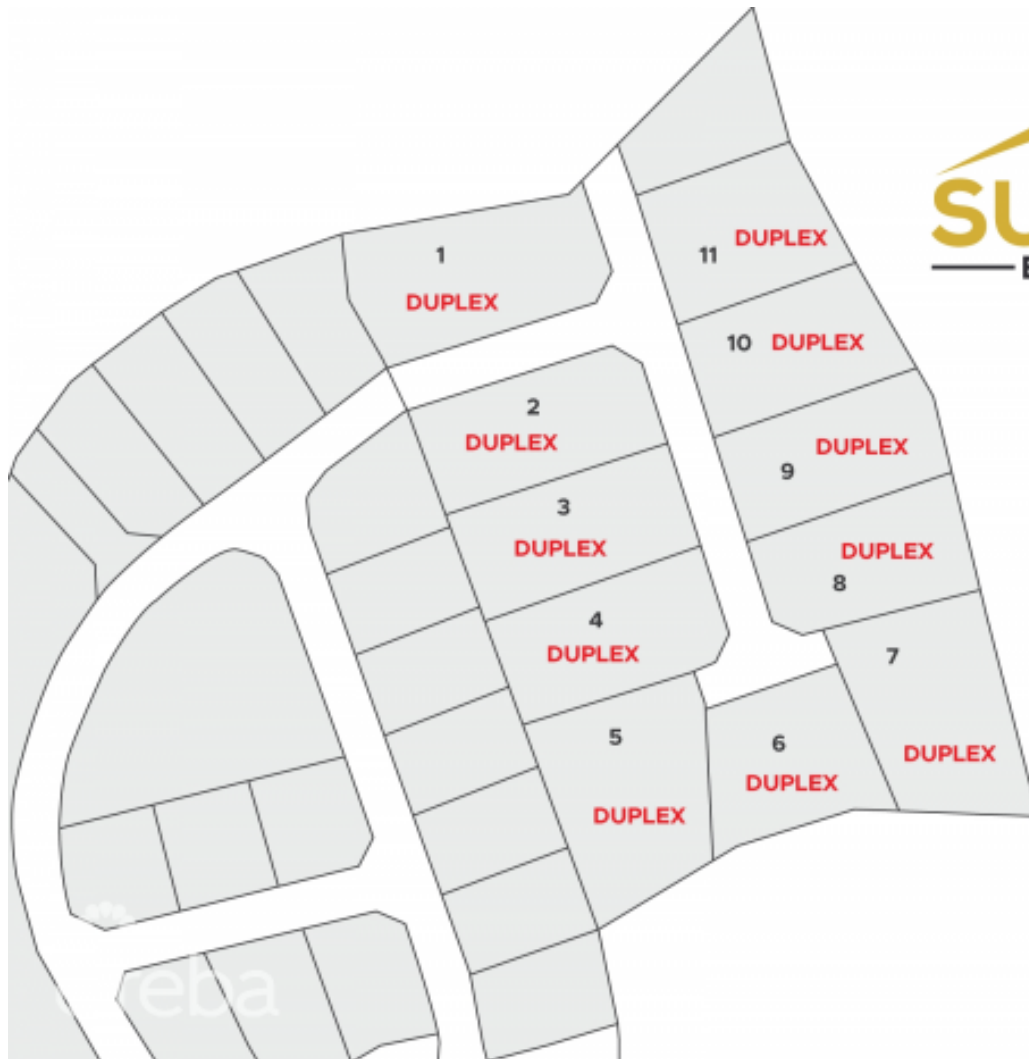

SUMMIT ESTATES - DEVELOPMENT LAND - LOT #7

East End, Rum Point/Kaibo, Eastern Districts & North Side, Cayman Islands

MLS# 415640

CI\$143,566

Kerri Kanuga
345-916-7020
kerri@tridentproperties.ky

Take advantage of this opportunity to invest in this tranquil subdivision in the heart of East End. Large duplex lots available with covenants to protect your investment. Purchase adjoining lots to build apartments. Only 11 lots available, scheduled for completion in 2023.

Essential Information

Type
Land (For Sale)

Status
Current

MLS
415640

Listing Type
**Med Density
Residential**

Key Details

Width
145.00

Block & Parcel
72B,299

Depth
115.00

Block & Parcel
72B,299

Den
No

Acreage
0.3503

Additional Feature

Block
72B

Parcel
299

Views
Garden View

Zoning
**Medium Density
Residential**

Road Frontage
25