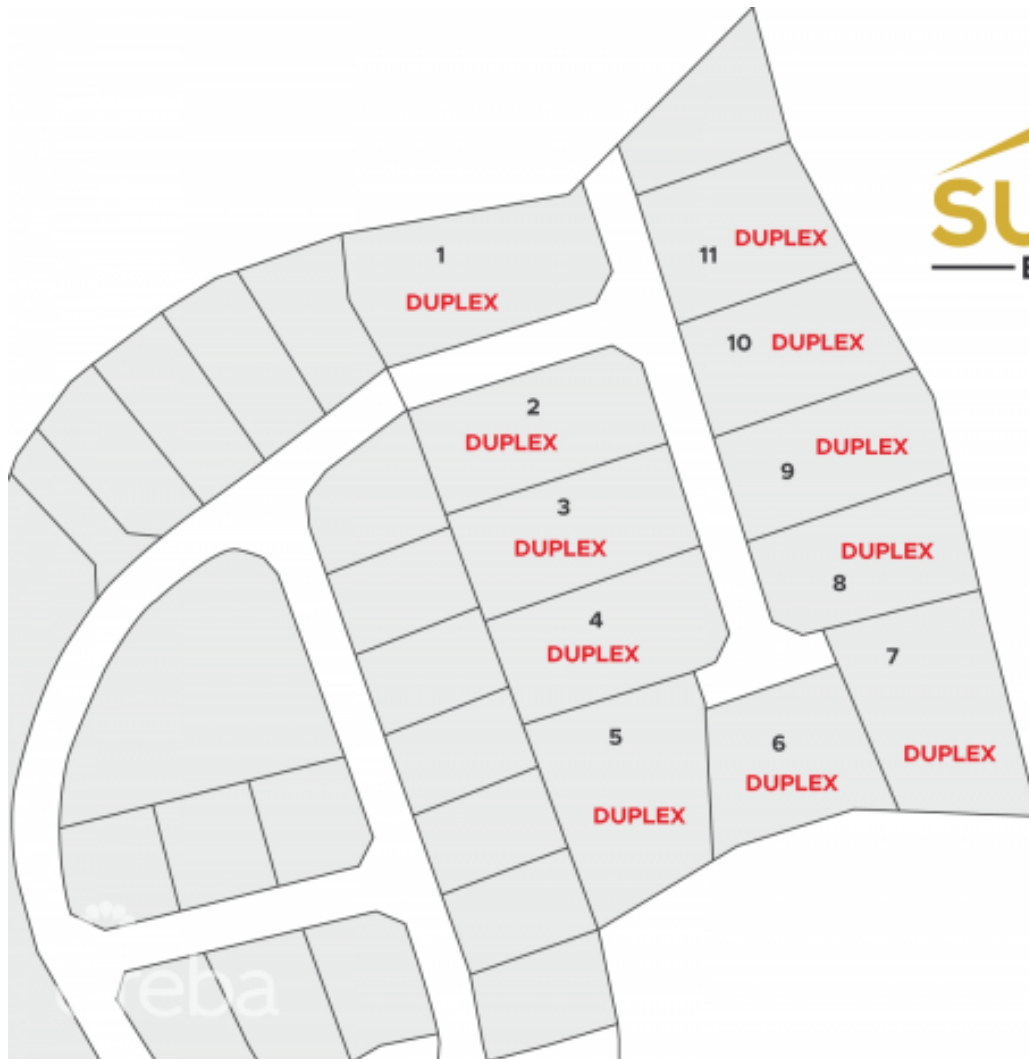

## SUMMIT ESTATES - DEVELOPMENT LAND - LOT #7

East End, Rum Point/Kaibo, Eastern Districts & North Side, Cayman Islands

MLS# 415640

**CI\$143,566**

**Kerri Kanuga**

345-916-7020

kerri@tridentproperties.ky

Take advantage of this opportunity to invest in this tranquil subdivision in the heart of East End. Large duplex lots available with covenants to protect your investment. Purchase adjoining lots to build apartments. Only 11 lots available, scheduled for completion in 2023.

## Essential Information

Type  
**Land (For Sale)**

Status  
**Current**

MLS  
**415640**

Listing Type  
**Med Density  
Residential**

### Key Details

Width  
**145.00**

Block & Parcel  
**72B,299**

Depth  
**115.00**

Block & Parcel  
**72B,299**

Den  
**No**

Acreage  
**0.3503**

### Additional Feature

Block  
**72B**

Parcel  
**299**

Views  
**Garden View**

Zoning  
**Medium Density  
Residential**

Road Frontage  
**25**