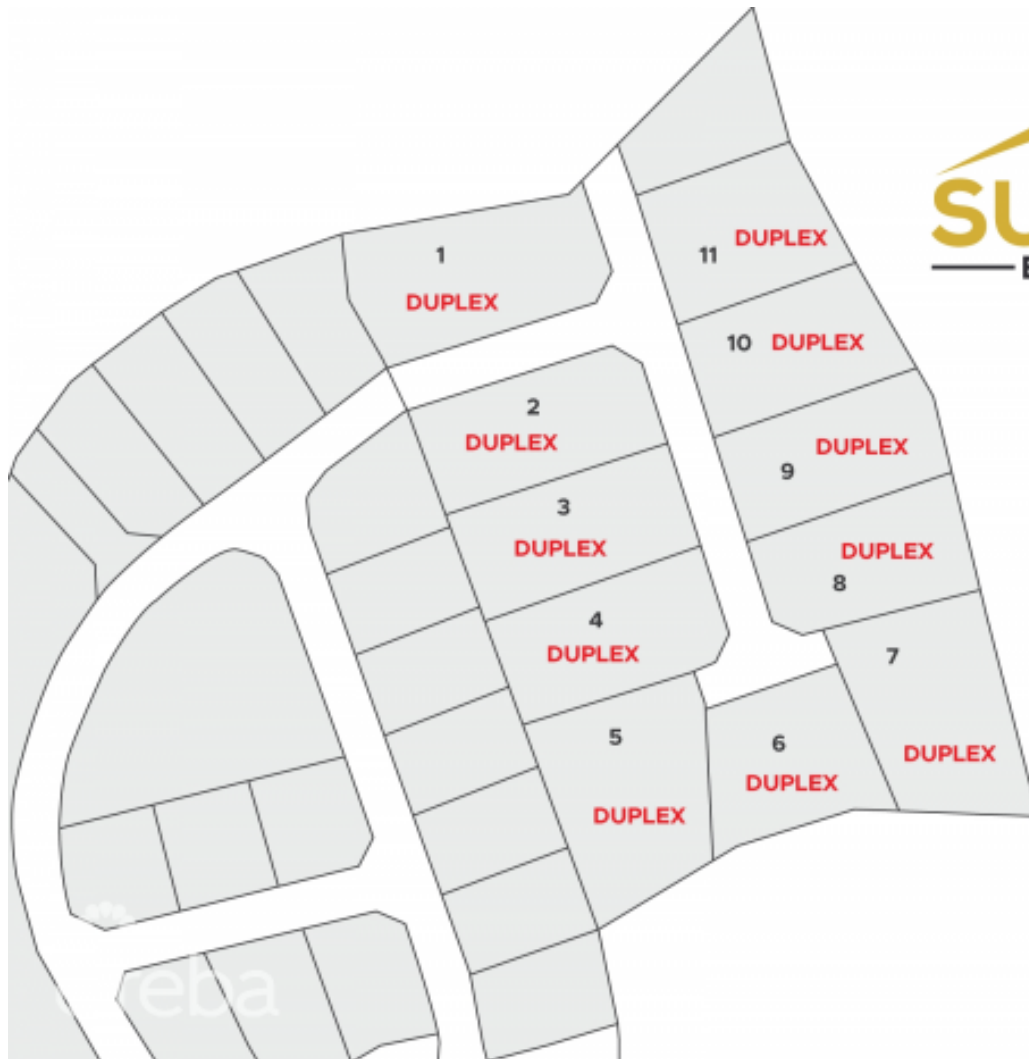

SUMMIT ESTATES - DEVELOPMENT LAND - LOT #7

East End, Rum Point/Kaibo, Eastern Districts & North Side, Cayman Islands

MLS# 415640

CI\$143,566

Kerri Kanuga

345-916-7020

kerri@tridentproperties.ky

Take advantage of this opportunity to invest in this tranquil subdivision in the heart of East End. Large duplex lots available with covenants to protect your investment. Purchase adjoining lots to build apartments. Only 11 lots available, scheduled for completion in 2023.

Essential Information

Type
Land (For Sale)

Status
Current

MLS
415640

Listing Type
**Med Density
Residential**

Key Details

Width
145.00

Block & Parcel
72B,299

Depth
115.00

Block & Parcel
72B,299

Den
No

Acreage
0.3503

Additional Feature

Block
72B

Parcel
299

Views
Garden View

Zoning
**Medium Density
Residential**

Road Frontage
25