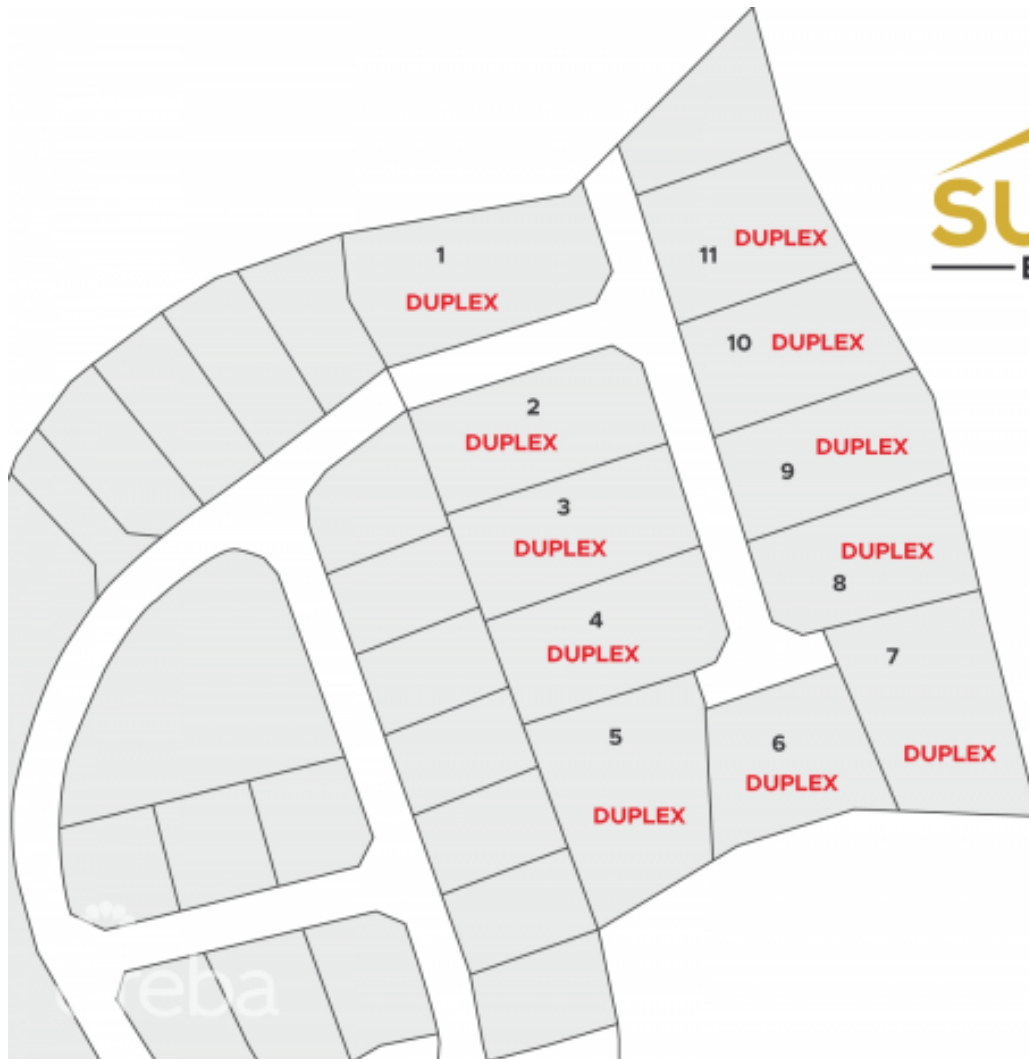

SUMMIT ESTATES - DEVELOPMENT LAND - LOT #5

East End, Rum Point/Kaibo, Eastern Districts & North Side, Cayman Islands

MLS# 415634

CI\$131,763

Kerri Kanuga
345-916-7020
kerri@tridentproperties.ky

Take advantage of this opportunity to invest in this tranquil subdivision in the heart of East End. Large duplex lots available with covenants to protect your investment. Purchase adjoining lots to build apartments. Only 11 lots available, scheduled for completion in 2023.

Essential Information

Type
Land (For Sale)

Status
Current

MLS
415634

Listing Type
**Med Density
Residential**

Key Details

Width
116.00

Block & Parcel
72B,297

Depth
141.00

Block & Parcel
72B,297

Den
No

Acreage
0.3036

Additional Feature

Block
72B

Parcel
297

Views
Garden View

Zoning
**Medium Density
Residential**

Road Frontage
27