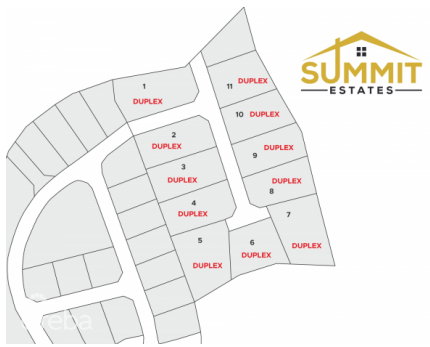

SUMMIT ESTATES- DUPLEX LOT 1

East End, Rum Point/Kaibo, Eastern Districts & North Side, Cayman Islands

MLS# 415603

CI\$124,427

Kerri Kanuga

345-916-7020

kerri@tridentproperties.ky

Take advantage of this opportunity to invest in this tranquil subdivision in the heart of East End. Large duplex lots available with covenants to protect your investment. Purchase adjoining lots to build apartments. Only 11 lots available, scheduled for completion in 2024.

Essential Information

Type	Status	MLS	Listing Type
Land (For Sale)	Pen/Con	415603	Med Density Residential

Key Details

Width	Block & Parcel	Depth	Block & Parcel	Den
85.00	72B,292	160.00	72B,292	No

Acreage
0.3036

Additional Feature

Block
72B

Parcel
292

Views
Garden View

Zoning
**Medium Density
Residential**

Road Frontage
85