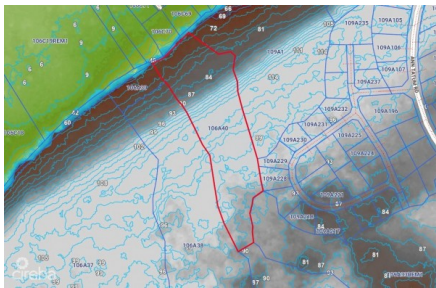

4.25 ACRES WITH 210 FT ON THE BLUFF EDGE

Cayman Brac East, Cayman Brac and Little Cayman, Cayman Islands

MLS# 414771

CI\$326,000

Kerri Kanuga
345-916-7020
kerri@tridentproperties.ky

4.25 Acres located on the edge of the bluff on the Northwest Coast. 110 foot elevation. Amazing water views. Property currently has no road access.

Essential Information

Type	Status	MLS	Listing Type
Land (For Sale)	Current	414771	Little Cayman/Cayman Brac

Key Details

Width	Block & Parcel	Depth	Block & Parcel	Den
270.00	106A,40	985.00	106A,40	No
Acreage				
4.2500				

Additional Feature

Block	Parcel	Views
106A	40	Water View

Soil
Rock