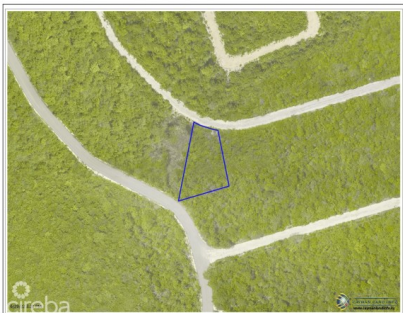

CAYMAN BRAC LAND PARCEL 154

Cayman Brac East, Cayman Brac and Little Cayman, Cayman Islands

MLS# 414739

US\$45,000

Kerri Kanuga

345-916-7020

kerri@tridentproperties.ky

A Great Investment! Build the perfect home on this residential lot located in the Selworthy Grove Development on beautiful Cayman Brac. This Cayman Brac bluff land sits 82 feet above sea level in Selworthy Grove, a subdivision featuring a shared tennis court. Contact me today for more information on this piece of paradise.

Essential Information

Type Land (For Sale)	Status Back On The Market	MLS 414739	Listing Type Little Cayman/Cayman Brac
--------------------------------	-------------------------------------	----------------------	--

Key Details

Width 122.00	Block & Parcel 107A,154	Depth 181.00	Block & Parcel 107A,154	Den No
Acreage 0.2968				

Additional Feature

Parcel 154	Views Inland	Road Frontage 122	Block 107A
----------------------	------------------------	-----------------------------	----------------------