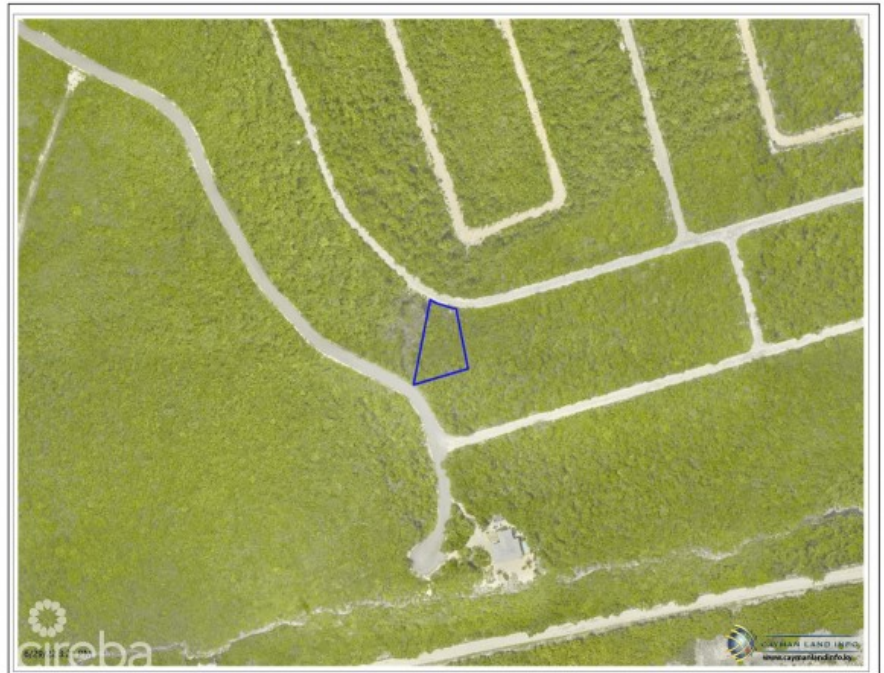

CAYMAN BRAC LAND PARCEL 154

Cayman Brac East, Cayman Brac and Little Cayman, Cayman Islands

MLS# 414739

US\$45,000

Kerri Kanuga

345-916-7020

kerri@tridentproperties.ky

A Great Investment! Build the perfect home on this residential lot located in the Selworthy Grove Development on beautiful Cayman Brac. This Cayman Brac bluff land sits 82 feet above sea level in Selworthy Grove, a subdivision featuring a shared tennis court. Contact me today for more information on this piece of paradise.

Essential Information

Type Land (For Sale)	Status Back On The Market	MLS 414739	Listing Type Little Cayman/Cayman Brac
--------------------------------	-------------------------------------	----------------------	--

Key Details

Width 122.00	Block & Parcel 107A,154	Depth 181.00	Block & Parcel 107A,154	Den No
Acreage 0.2968				

Additional Feature

Parcel 154	Views Inland	Road Frontage 122	Block 107A
----------------------	------------------------	-----------------------------	----------------------