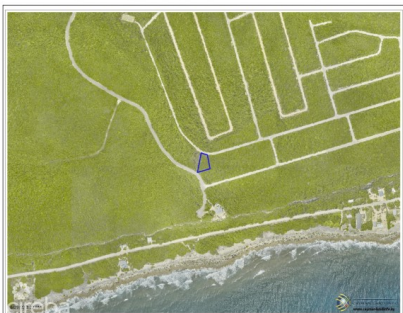

CAYMAN BRAC LAND PARCEL 154

Cayman Brac East, Cayman Brac and Little Cayman, Cayman Islands

MLS# 414739

US\$45,000

Kerri Kanuga

345-916-7020

kerri@tridentproperties.ky

A Great Investment! Build the perfect home on this residential lot located in the Selworthy Grove Development on beautiful Cayman Brac. This Cayman Brac bluff land sits 82 feet above sea level in Selworthy Grove, a subdivision featuring a shared tennis court. Contact me today for more information on this piece of paradise.

Essential Information

Type Land (For Sale)	Status Back On The Market	MLS 414739	Listing Type Little Cayman/Cayman Brac
--------------------------------	-------------------------------------	----------------------	--

Key Details

Width 122.00	Block & Parcel 107A,154	Depth 181.00	Block & Parcel 107A,154	Den No
Acreage 0.2968				

Additional Feature

Parcel 154	Views Inland	Road Frontage 122	Block 107A
----------------------	------------------------	-----------------------------	----------------------